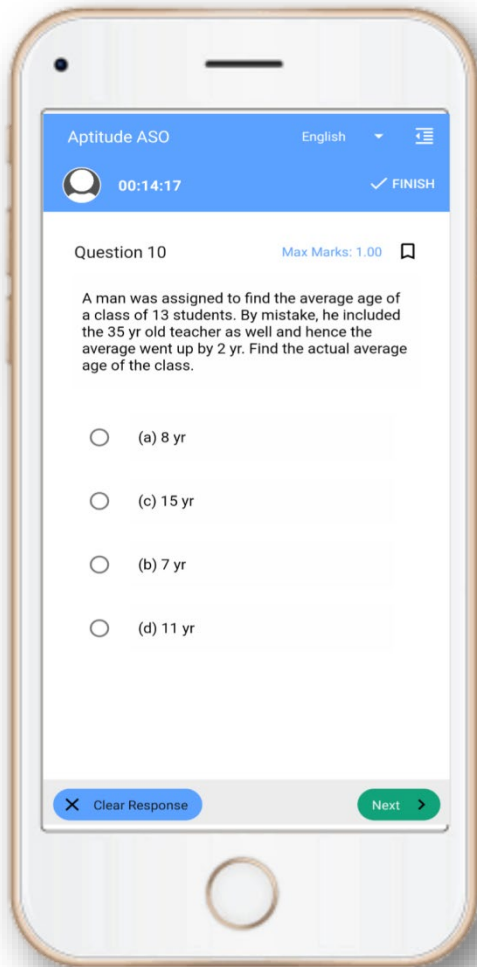

ASO OPSC Exam- Mock Test , Note, E-Books Get Now In App

Tech Of World

Download App

Click Here

 YouTube- [Click Here](#)

 Telegram- [Click Here](#)

 Facebook- [Click Here](#)

ODISHA PUBLIC SERVICE COMMISSION
RECRUITMENT TO THE POST OF ASO, PURSUANT TO ADVT. NO. 10 OF 2018-19

CUT-OFF MARKS OF CANDIDATES SELECTED FOR SKILL TEST

GENDER	CATEGORY UNDER WHICH SELECTED			
	UR	SEBC	SC	ST
MALE	225.452	216.422	183.902	160.058
FEMALE	209.077	196.856	171.103	161.380
SUB-CATEGORY				
PWD	B/LV	HI	LD/CP	AUSTISIM, ID, SD, MD
MALE	176.090	167.227	199.312	123.491
FEMALE	148.569	173.653	162.156	-
Ex-SM				
MALE	187.393			
SPORTS				
MALE	121.768			
FEMALE	125.669			