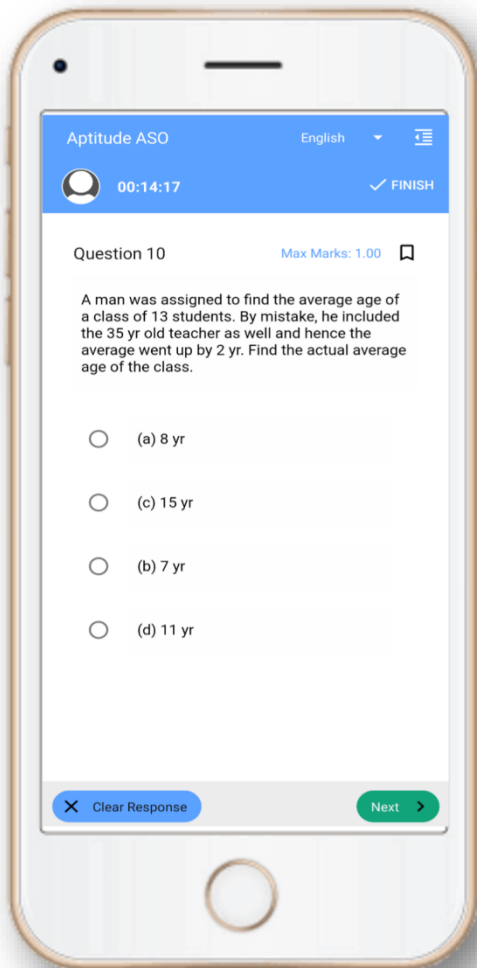

## Odisha Police SI Exam- Mock Test, PYQS , Note, E-Books Get Now In **App**

Tech Of World

Download App

Click Here

 YouTube- [Click Here](#)

 Telegram- [Click Here](#)

 Facebook- [Click Here](#)

**What Is The Odisha Police SI Exam Pattern 2021 ?**